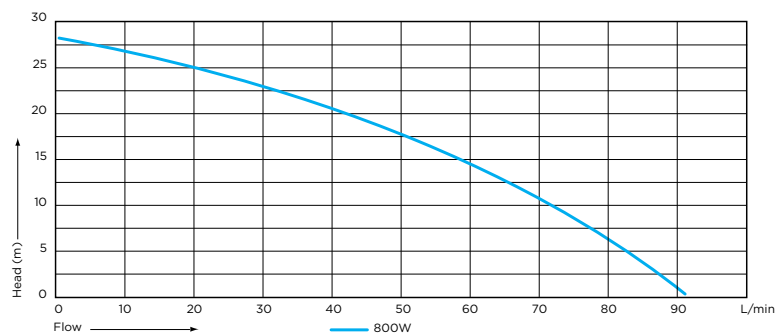

Features

Bromic's Waterboy™ Wizard submersible packs are premium quality pressure pump and water changeover controller sets. Comprising of the Waterboy™ clean water submersible stainless steel pump and the Waterboy™ Wizard or Wizard Pro, designed to automatically switch between harvested rainwater and mains water.

Application & Warranty

Flow Performance Curve

Specifications

Part No.	Rated Voltage	Rated Power	Protection Type	Max. Supply Height	Max. Flow Rate	Max. Submersion Depth	Max. Liquid Temp.	Max. Particulate Size	Cable Length
7575116*	230V/50Hz	800W	IPX8	30m	92L/min	7m	350C	0.5mm	10m
7575122*									