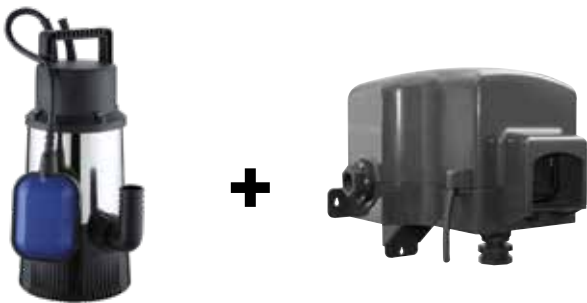

Waterboy™ Submersible Pump

Waterboy™ Wizard Controller

PART No. 7575122
WATERBOY™ WIZARD
SUBMERSIBLE PUMP PACK
(INCLUDES PART NO 7575127
& 7575027)

PART No. 7575116
WATERBOY™ WIZARD PRO
SUBMERSIBLE PUMP PACK
(INCLUDES PART NO. 7575127
& 7575024)

Features

Bromic's Waterboy™ Wizard submersible packs are premium quality pressure pump and water changeover controller sets. Comprising of the Waterboy™ clean water submersible stainless steel pump and the Waterboy™ Wizard or Wizard Pro, designed to automatically switch between harvested rainwater and mains water.

- Corrosion-resistant stainless steel construction
- Controller switches automatically from rainwater to mains supply when power fails or water runs low
- Helps conserve water
- Used in domestic, agricultural and gardening systems with stored water tanks