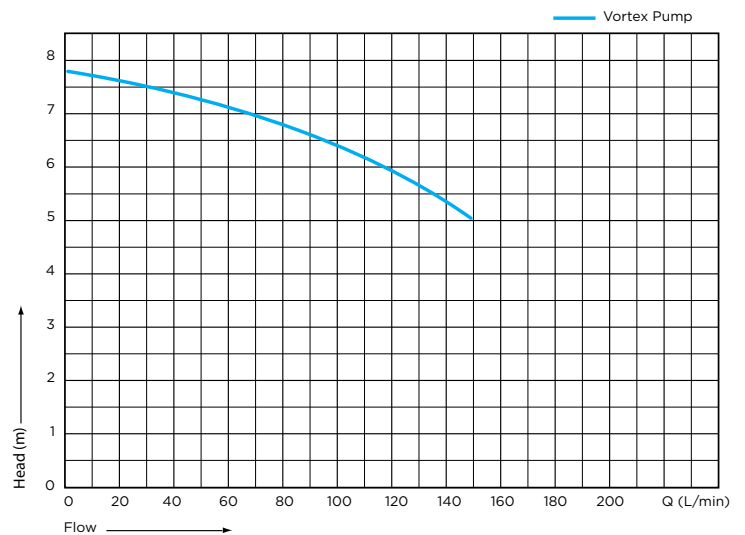

PART No. 7575150  
WATERBOY™ SUBMERSIBLE PUMP  
VORTEX SUMP PUMP

### Features

- Heavy duty cast iron body
- Anti-clog semi-open impeller for easy maintenance and long service life
- Stainless steel motor shaft and housing
- Handles soft solids up to 15mm in size
- Ideal for emptying ponds, sumps, pits & pools
- IP68 rated

### Flow Performance Curve

### Specifications

Part No.	Rated Power Input	Max. Immersion Depth	Max. Solid Size	Max. Flow Rate	Max. Head	Outlet	Power Cable Length
7575150*	340W	5m	15mm	133L/min	7m	G Thread Sizes 1", 1 1/4", 1 1/2"	10m