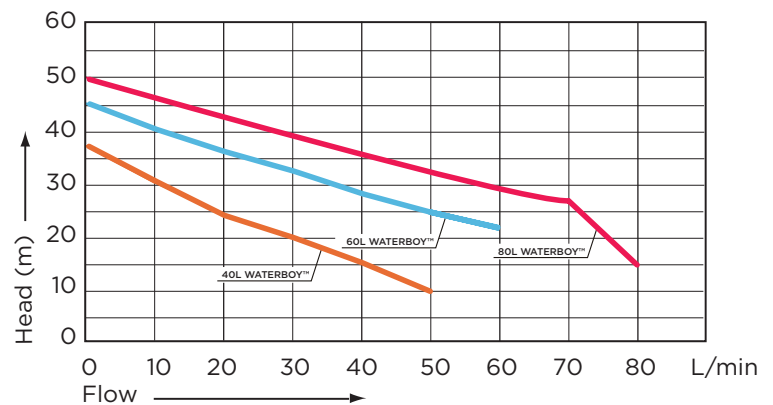

PART No. 7575107
WATERBOY™ 80L JET PUMP

PART No. 7575100
WATERBOY™ 60L JET PUMP

PART No. 7575101
WATERBOY™ 40L JET PUMP

Features

The Bromic Waterboy™ Jet Pumps offer solutions for domestic households pressure systems and garden irrigation.

- Horizontal self-priming pump
- Stainless steel housing
- Ideal for pumping clear water
- Economical and compact
- For use in domestic, irrigation and agriculture

Application & Warranty

Flow Performance Curve

Specifications

| Part No. | Model | Power (kW) | Current 230V/50Hz | Max. Total Head (m) | Rated Head (m) | Rated Flow (m ³ /H) | Connection Size | |
|----------|-------|------------|-------------------|---------------------|----------------|--------------------------------|-----------------|--------|
| | | | | | | | Inlet | Outlet |
| 7575101 | 40L | 0.37 | 2.4A | 37 | 20 | 1.5 | G 1" | G 1" |
| 7575100 | 60L | 0.75 | 5.2A | 45 | 25 | 2.4 | G 1" | G 1" |
| 7575107 | 80L | 1.0 | 6.2A | 50 | 30 | 3.0 | G 1" | G 1" |