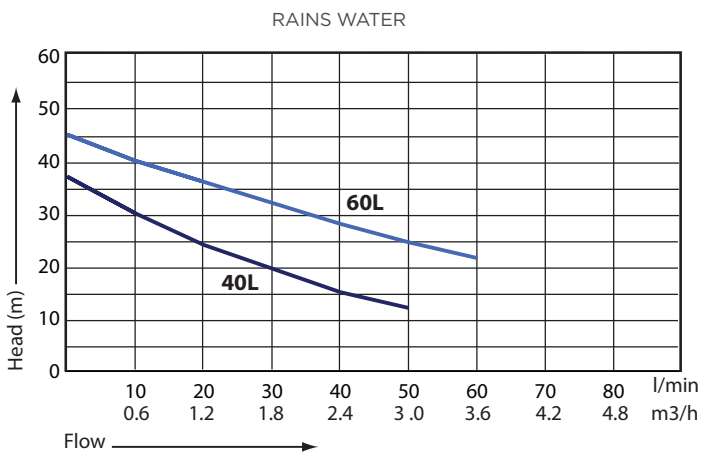

7575121-1
60L Hydro Switch™ Jet Pump Pack

7575120-1
40L Hydro Switch™ Jet Pump Pack

Features

- Seamless switching between mains water and rainwater with automated horizontal self-priming pump
- Includes heavy duty 3kW controller
- Includes Hydro Switch™ automatic changeover valve
- Quiet operation, ideal for low noise requirement
- Automatic switchover from rainwater storage tank to mains water supply
- Supplied electrical lead suitable for use with any 10 amp power outlet
- For domestic households pressure systems and irrigation
- 40L & 60L models available
- Reliable stainless steel jet pump in 40L and 60L

Warranty

Flow Performance Curve

Specifications

| Part No. | Model | Power (kW) | Current 230V/50Hz | Max. Total Head (m) | Rated Head (m) | Rated Flow (m³/H) | Connection Size | |
|-----------|-------|------------|-------------------|---------------------|----------------|-------------------|-----------------|--------|
| | | | | | | | Inlet | Outlet |
| 7575120-1 | 40L | 0.37 | 2.4A | 37 | 20 | 1.5 | G 1" | G 1" |
| 7575121-1 | 60L | 0.75 | 5.2A | 45 | 25 | 2.4 | G 1" | G 1" |