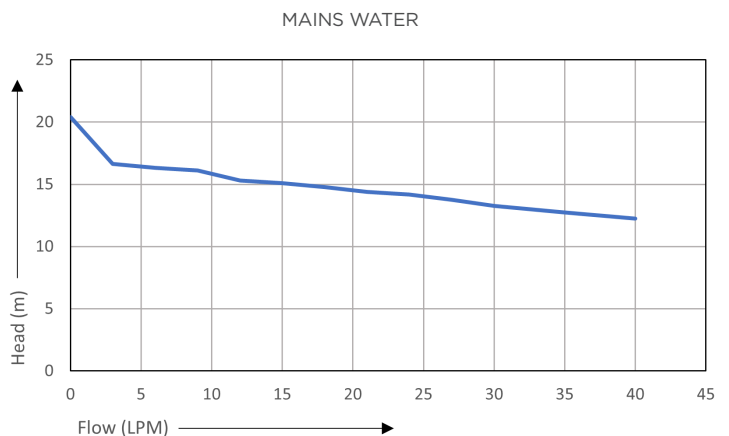

7575121-1
60L Hydro Switch™ Jet Pump Pack

7575120-1
40L Hydro Switch™ Jet Pump Pack

Features

- Seamless switching between mains water and rainwater with automated horizontal self-priming pump
- Includes heavy duty 3kW controller
- Includes Hydro Switch™ automatic changeover valve
- Quiet operation, ideal for low noise requirement
- Automatic switchover from rainwater storage tank to mains water supply
- Supplied electrical lead suitable for use with any 10 amp power outlet
- For domestic households pressure systems and irrigation
- 40L & 60L models available
- Reliable stainless steel jet pump in 40L and 60L

Warranty

Flow Performance Curve

Specifications

| Part No. | Model | Power (kW) | Current 230V/50Hz | Max. Total Head (m) | Rated Head (m) | Rated Flow (m³/H) | Connection Size | |
|-----------|-------|------------|-------------------|---------------------|----------------|-------------------|-----------------|--------|
| | | | | | | | Inlet | Outlet |
| 7575120-1 | 40L | 0.37 | 2.4A | 37 | 20 | 1.5 | G 1" | G 1" |
| 7575121-1 | 60L | 0.75 | 5.2A | 45 | 25 | 2.4 | G 1" | G 1" |